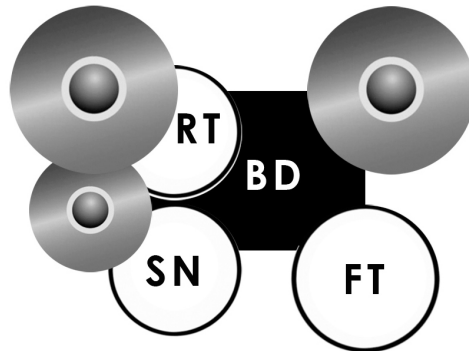

SQUADRA OMEGA TOUR 2016

STAGE PLOT

SQUADRA
OMEGA

MONITOR

POWER

MONITOR

POWER
BOOM STAND

SYNTH

SYNTH

BASS AMP

GUITAR AMP

DRUM FILL

CHANNEL LIST

	CHANNELS	MICROPHONES	INSERT
1	BD	AKG D112 / BEYERDYNAMIC M-88 / OPUS 65/99	COMP/GATE
2	SN TOP	SHURE SM 57	COMP
3	SN BOTTOM	SENNHEISER 504	COMP/GATE
4	RACK TOM	SENNHEISER 421	COMP/GATE
5	FLOOR TOM	SENNHEISER 421	COMP/GATE
6	HH	CONDENSER MIC	
7	OH	CONDENSER MIC	COMP
	OH	CONDENSER MIC	COMP
8	BASS AMP	AKG D112 / BEYERDYNAMIC M-88 / OPUS 65/99	
9		D.I. BOX (BASS)	
10		D.I. BOX (SYNTH)	
11	GUITAR AMP	SENNHEISER e609/e606 /SHURE SM 57	
12		D.I. BOX (SYNTH)	
13	MIC	BEYER M88/ELECTRO-VOICE RE20/ SHURE SM 57 (MONO CANNON - JACK CABLE)	COMP