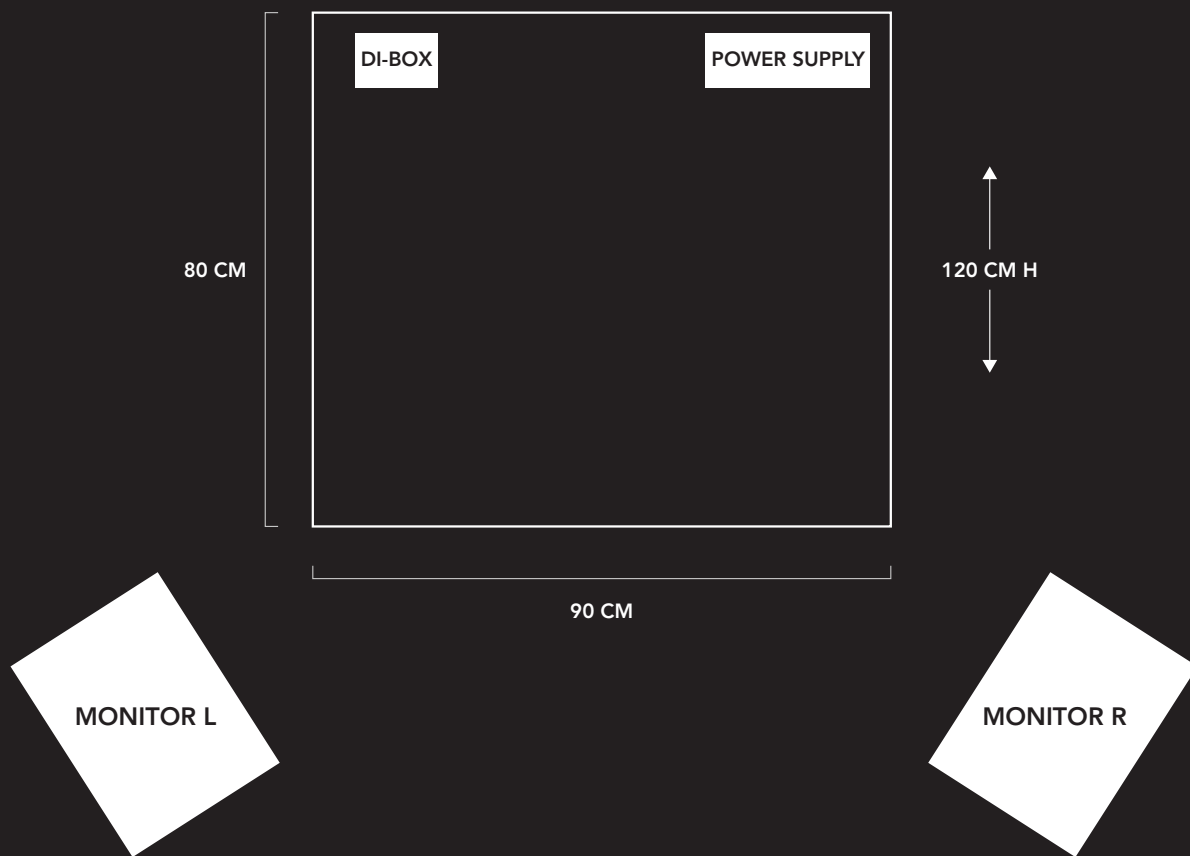

Website:

www.vontesla.com

Mail:

booking@scarrymonster.com

Booking:

www.scarrymonster.com

DESK TECHNICAL RIDE

Desk area: spazio minimo 80x90x120h cm

Stage light: lampade led a colore fisso (blu e rosso)
fog machine

NO strobo / NO rainbow light mix

Cibo: vegetariano

Website: www.vontesla.com
Mail: booking@scarrymonster.com
Booking: www.scarrymonster.com