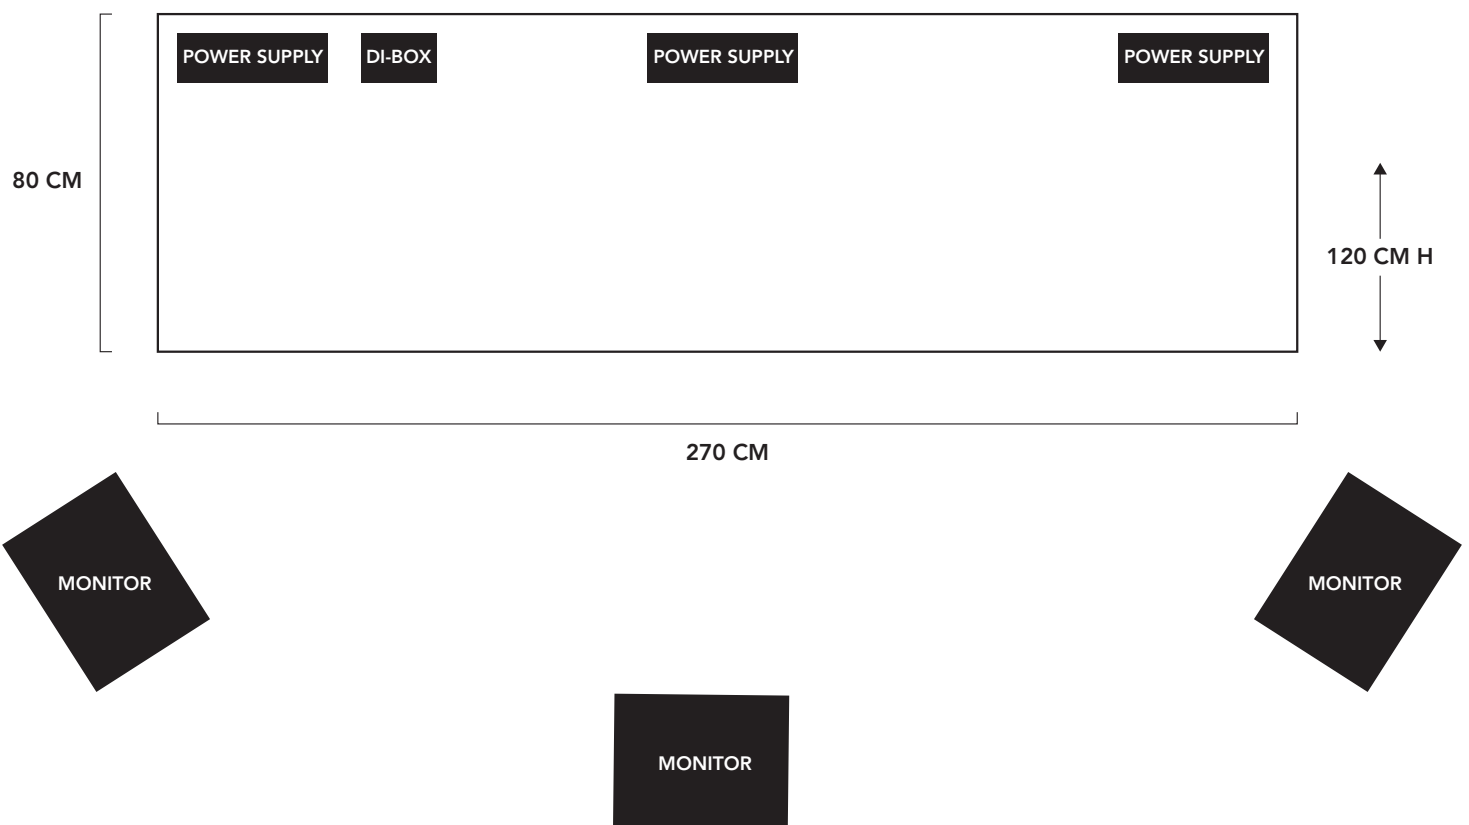

SQUADRA OMEGA

DESK TECHNICAL RIDE

Mail: squadraomega@gmail.com
Booking: booking@scarrymonster.com

Desk area: spazio minimo 80x270x120h cm
Soundcheck:
Stage light:
Cibo: vegetariano